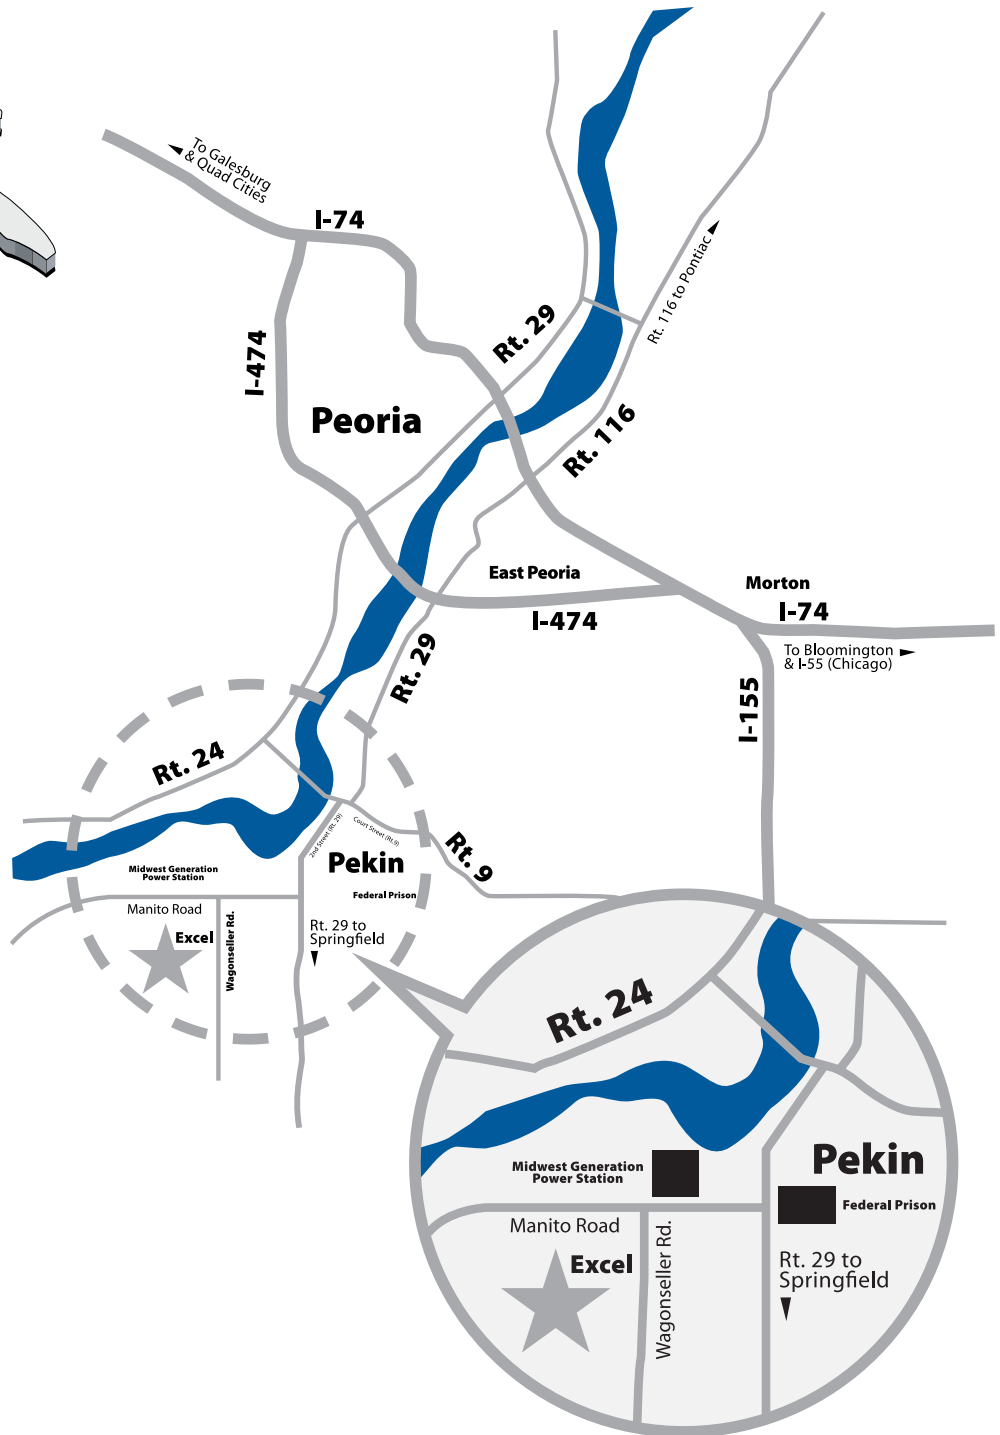

Directions to FLSmidth-Excel

14425 Wagon seller Road • Pekin, Illinois 61554
(309) 353-9235 • Toll Free 866-392-3528 • Fax (309) 353-5591
www.ExcelCrushers.com

From Chicago: I-55 South to Bloomington then West on I-74. Take I-74 to I-474 then to Rt. 29 South. Follow Rt. 29 through Pekin.

From St. Louis: I-55 North to I-155 (Lincoln). Take I-155 to Rt. 9 at Tremont and proceed on Rt. 9 West to Pekin. Follow Rt. 9 through Pekin to Rt. 29 South.

On Route 29 South go past industrial complexes and to Manito Road at entrance to Federal Prison. Right onto Manito Road proceed 1-1/2 miles and then Left onto Wagon seller Road (1/2 mile).